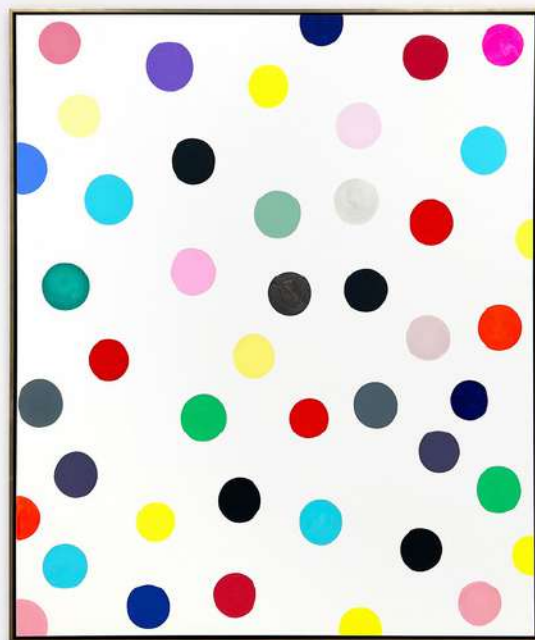

PETER TRIANTOS

FEBRUARY 2023 ISSUE

Happy Hearts Day

JELLY BEAN SERIES

PETER TRIANTOS
Jelly Bean #97, 2022
acrylic on canvas
60 x 48 in | 152.4 x 122 cm

Dear Friends,

We are excited to reveal Peter Triantos' phenomenal Valentine's Day collection below! Order now Peter Triantos' iconic 'Jelly Bean' limited edition on paper (32" by 32") - a vibrant, romantic and sophisticated artwork! Please click the image for inquiry.