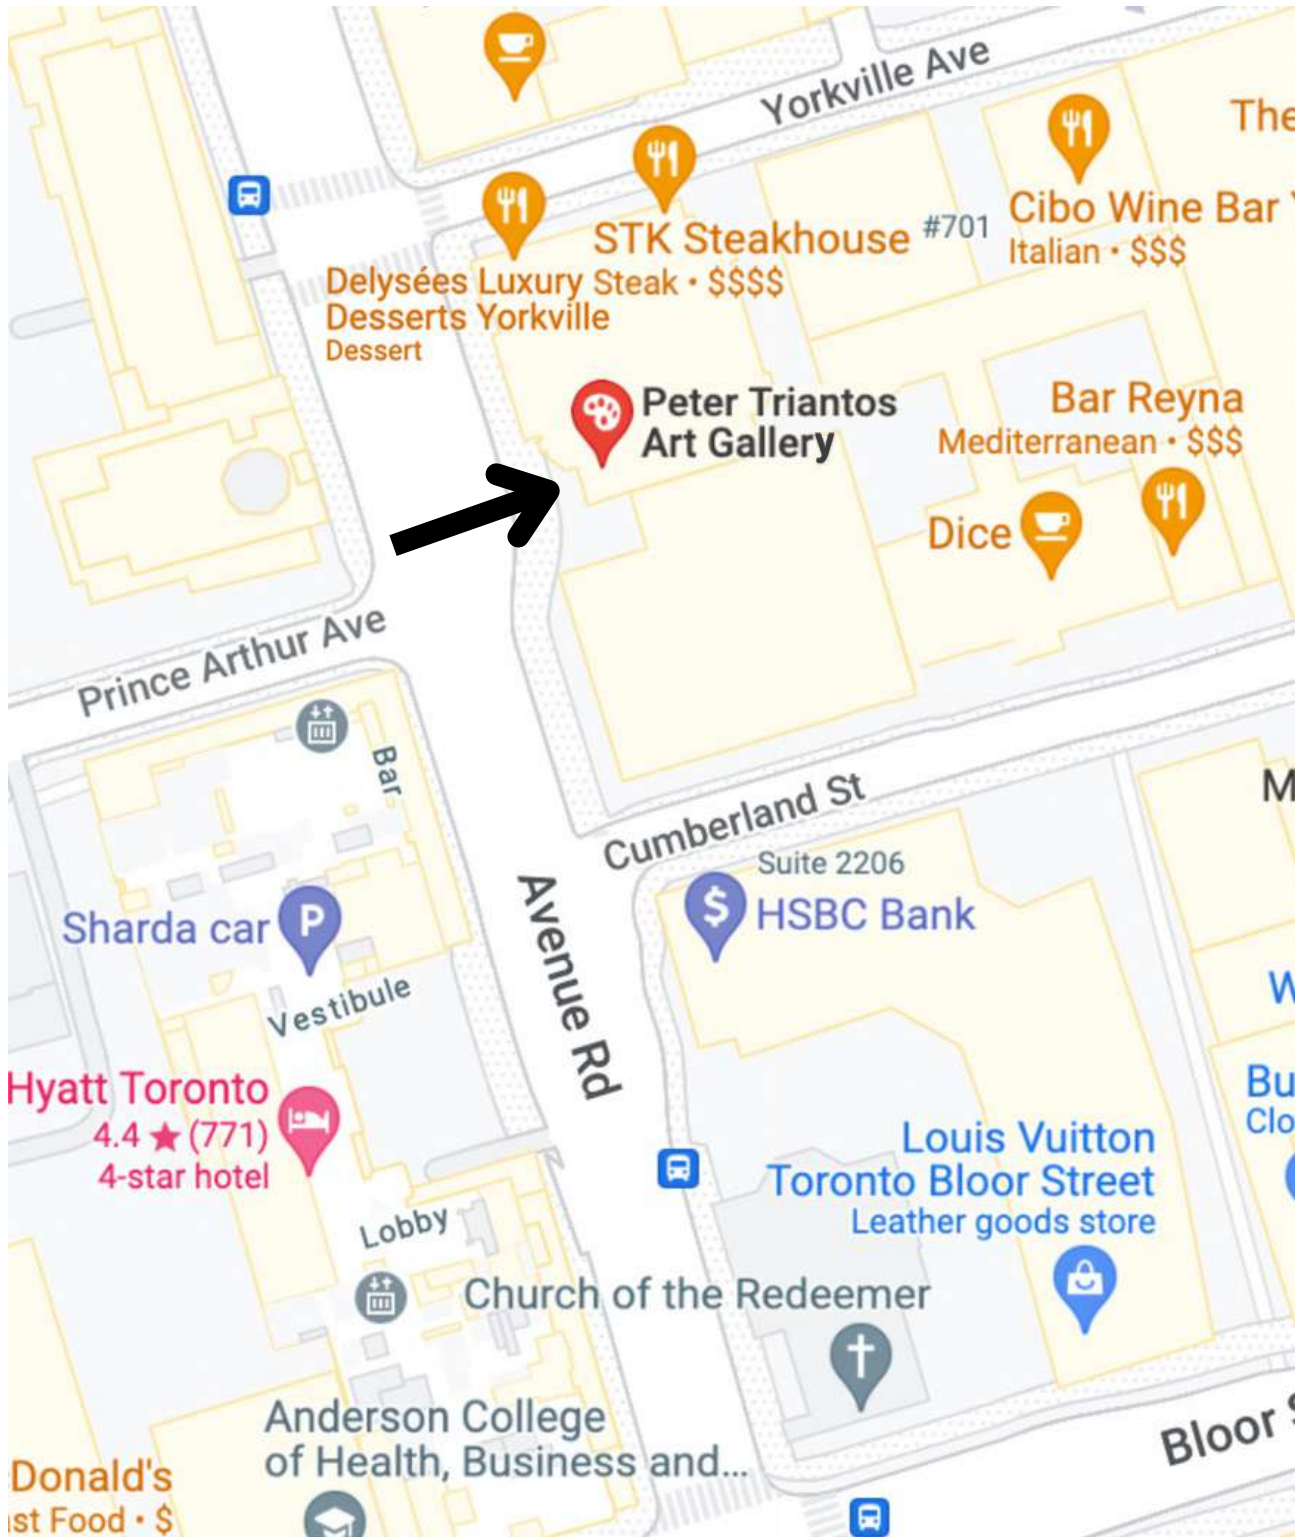

Graphite Signature
Ed. 2500
\$700

Blue Signature
Ed. 1000
\$1000

Red Signature
Ed. 500
\$1500

VISIT US AT

PETER TRIANTOS ART GALLERY

AT **21 Avenue Rd** IN YORKVILLE!

TORONTO, ON

Please visit **Peter Triantos Art Gallery** in the heart of **Yorkville!** We are launching sensational NFT exhibitions, must-see events and featuring more great artists. Intriguing "Serious Ape Series" NFTs are available on OpenSea and the rare physical collection is at our gallery!

CLICK BELOW to purchase **Peter's NFT!**

THE GALLERY LOCATION

On the east side of the Avenue Rd between
Yorkville Ave and Cumberland St

PETER TRIANTOS ART GALLERY

21 Avenue Rd, Toronto ON, M5R 1A8

YORKVILLE